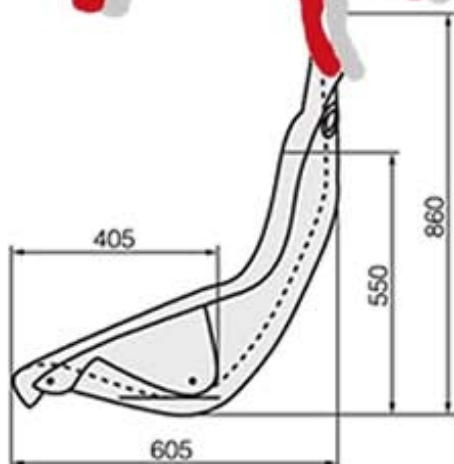

# BRIDE

**NEW!!**

**Brand new just made for Lotus Elise/Exige!! Compared to the stock Lotus seats, this seat goes on advance. Better holding technology, and thanks to our Low Max system, it gives us the super low position.**

**We are also working on the rails for more variety of cars.**

BRIDE  
NEW  
SUPER LOW POSITION  
SYSTEM

**LOW MAX**

High quality, made in Japan and imported exclusively by **LOT USA**

2443 W. 208th St., Unit E-3, Torrance, CA 90501